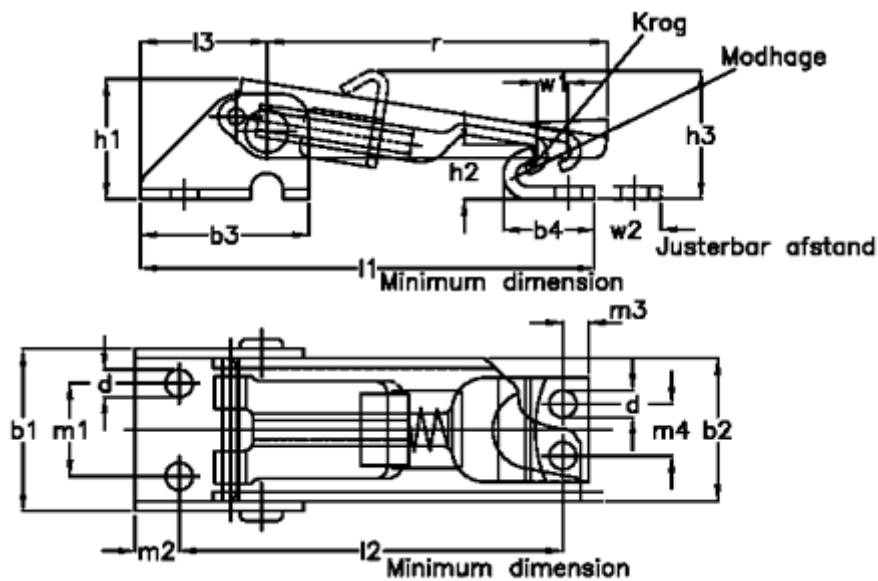

Article number: 20695051

Description: E+G Klee hook clamp
GN 831-100-S-ST-2

Measures

b1 = 25.5	Holding force N = 1000	r = 51
b2 = 22	l1 = 70	Size = 100
b3 = 26	l2 = 56	w1 = 5.5
b4 = 14	l3 = 19.5	w2 adjustable range = 12
d = 4.2	m1 = 14.3	
h1 = 18.5	m2 = 7	
h2 = 8.5	m3 = 4	
h3 = 21.5	m4 = 8	